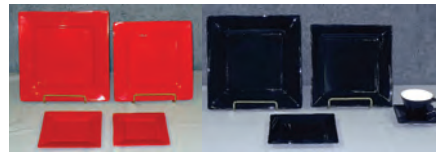

“Square” Collection When the ordinary won't do! This simple square china is elegant and functional as well as an exciting alternative to standard round china.

White

- 12” Square Base/Dinner Plate 1.50
- 10” Square Dinner Plate..... .79
- 7 1/2” Square Salad Plate ..... .79
- Square Coffee Cup, Flared, 5.5 oz. .... .79
- 6” Square Bread & Butter Plate ..... .79
- Square Saucer, 5” ..... .79
- 7” Square Rim Soup Bowl, 12 oz. ... .99
- 16” Square Platter..... 11.79
- 18” Square Platter..... 11.79
- 17” x 15” Rectangular Platter 11.79
- 17” x 11” Rectangular Platter 11.79
- 22” x 15” Rectangular Platter 13.50
- 7” Square Bowl (24 oz.)..... 3.50
- 10” Square Bowl (48 oz.)..... 5.50