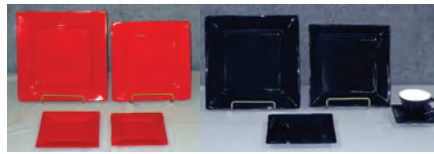

“Square” Collection When the ordinary won't do! This simple square china is elegant and functional as well as an exciting alternative to standard round china.

White

- 12" Square Base/Dinner Plate 1.50
- 10" Square Dinner Plate..... .79
- 7 1/2" Square Salad Plate ..... .79
- Square Coffee Cup, Flared, 5.5 oz. .... .79
- 6" Square Bread & Butter Plate ..... .79
- Square Saucer, 5"..... .79
- 7" Square Rim Soup Bowl, 12 oz. ... .99
- 16" Square Platter..... 11.79
- 18" Square Platter..... 11.79
- 17" x 15" Rectangular Platter 11.79
- 17" x 11" Rectangular Platter 11.79
- 22" x 15" Rectangular Platter 13.50
- 7" Square Bowl (24 oz.)..... 3.50
- 10" Square Bowl (48 oz.)..... 5.50