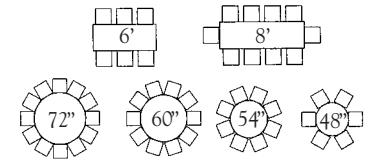

Tables

Made in the USA from renewable forested source from Oregon and Washington State.

Banquet Tables Hardwood top, folding space saver legs, 30" wide, 29" high. Made in USA.

4' Long (Seats 4).....	9.25
5' Long (Seats 6).....	9.50
6' Long (Seats 8) (18", 24", 40" & 48" width also available).....	9.75
8' Long (Seats 10) (18", 24", 40" & 48" width also available)	9.75
Table Leg Extensions, Set.....	5.50
Table Wheels, Set	7.79

Round Tables Hardwood top, folding space saver legs, 29" high, with 2" umbrella hole.

36" Dia. (Seats up to 6)	9.75
42" Dia. (Seats up to 7)	9.75
48" Dia. (Seats up to 8).....	9.75
54" Dia. (Seats up to 8).....	10.79
60" Dia. (Seats up to 10).....	10.79
66" Dia. (Seats up to 11).....	15.50
72" Dia. (Seats up to 12).....	15.50

Cocktail Tables Hardwood top, Pedestal base 29" high.

24" Dia. Round (Seats up to 4) (Fits 82" cloth)	9.79
30" Dia. Round (Seats up to 5) (Fits 90" cloth)	9.79
36" Dia. Round (Seats up to 6) (Fits 90" to 96" cloth)	9.79
24" Square (Seats up to 4) (Fits 82" cloth)	9.79
30" Square (Seats up to 4) (Fits 90" cloth).....	9.79
36" Square (Seats up to 6) (Fits 90" to 96" cloth).....	9.79

Metal top, Pedestal base 29" high.

28" Square	19.95
30" Dia. Round Shagadelic Top.....	19.95

Children's Tables Hardwood top, folding space saver legs, 30" wide. Adjustable height 24" to 36".

6' Long (Seats up to 10).....	16.50
8' Long (Seats up to 12).....	16.50
Velon Table Covers (Asst. Colors).....	6.50
60" Round (Seats up to 12).....	19.00
36" Round	12.50

Garden Tables Laminate Top, 29" high.

36" Dia. Black (Seats up to 6).....	19.95
42" Dia. White w/ umbrella hole (Seats up to 7).....	16.50
48" Dia. White w/ umbrella hole (Seats up to 8).....	16.50

Stand-Up Tables Hardwood top, Pedestal Base, 42" high

24" Dia. Round (Fits 106" Cloth).....	12.50
30" Dia. Round (Fits 120" Cloth).....	12.50
24" Square (Fits 106" Cloth)	12.50
30" Square (Fits 120" Cloth)	12.50
36" Dia. Round (Fits 120" Cloth).....	12.50
36" Square (Fits 120" Cloth)	12.50