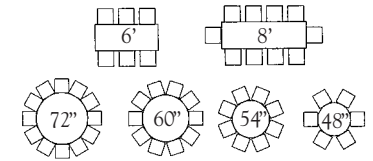

Tables

Made in the USA from renewable forested source from Oregon and Washington State.

Banquet Tables Hardwood top, folding space saver legs, 30" wide, 29" high. Made in USA.

4' Long (Seats 4).....	9.25
5' Long (Seats 6).....	9.50
6' Long (Seats 8) (18", 24", 40" & 48" width also available).....	9.75
8' Long (Seats 10) (18", 24", 40" & 48" width also available)	9.75
Table Leg Extensions, Set.....	5.50
Table Wheels, Set	7.79

Round Tables Hardwood top, folding space saver legs, 29" high, with 2" umbrella hole.

36" Dia. (Seats up to 6)	9.75
42" Dia. (Seats up to 7)	9.75
48" Dia. (Seats up to 8).....	9.75
54" Dia. (Seats up to 8).....	10.79
60" Dia. (Seats up to 10).....	10.79
66" Dia. (Seats up to 11).....	15.50
72" Dia. (Seats up to 12).....	15.50